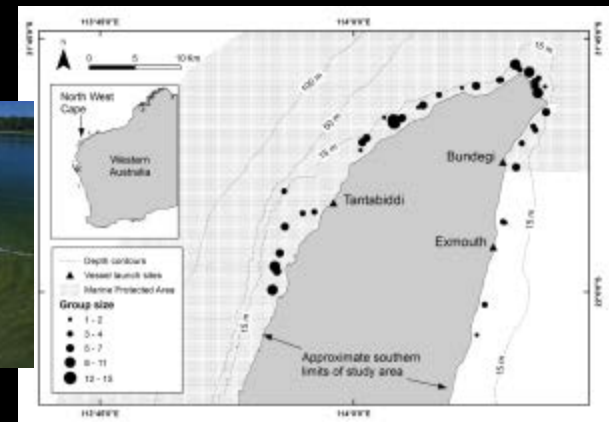

# Shark Bay: behaviour, tourism, new survey methods

- Western gulf

- Eastern gulf

- Both gulfs

# North West Cape and Onslow: marine mammal ecology informing mitigation and management

- Dugong Research Program

- Australian humpback dolphin research