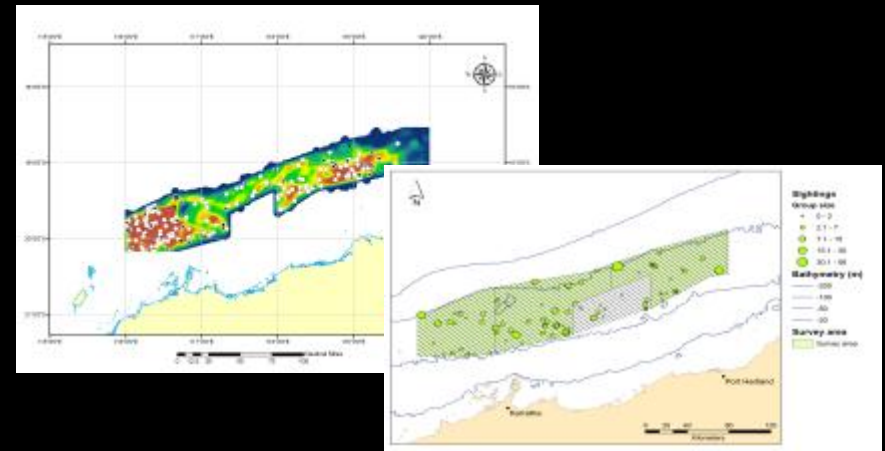

Pilbara: Dolphins and human impacts

- Bycatch Pilbara trawl fishery