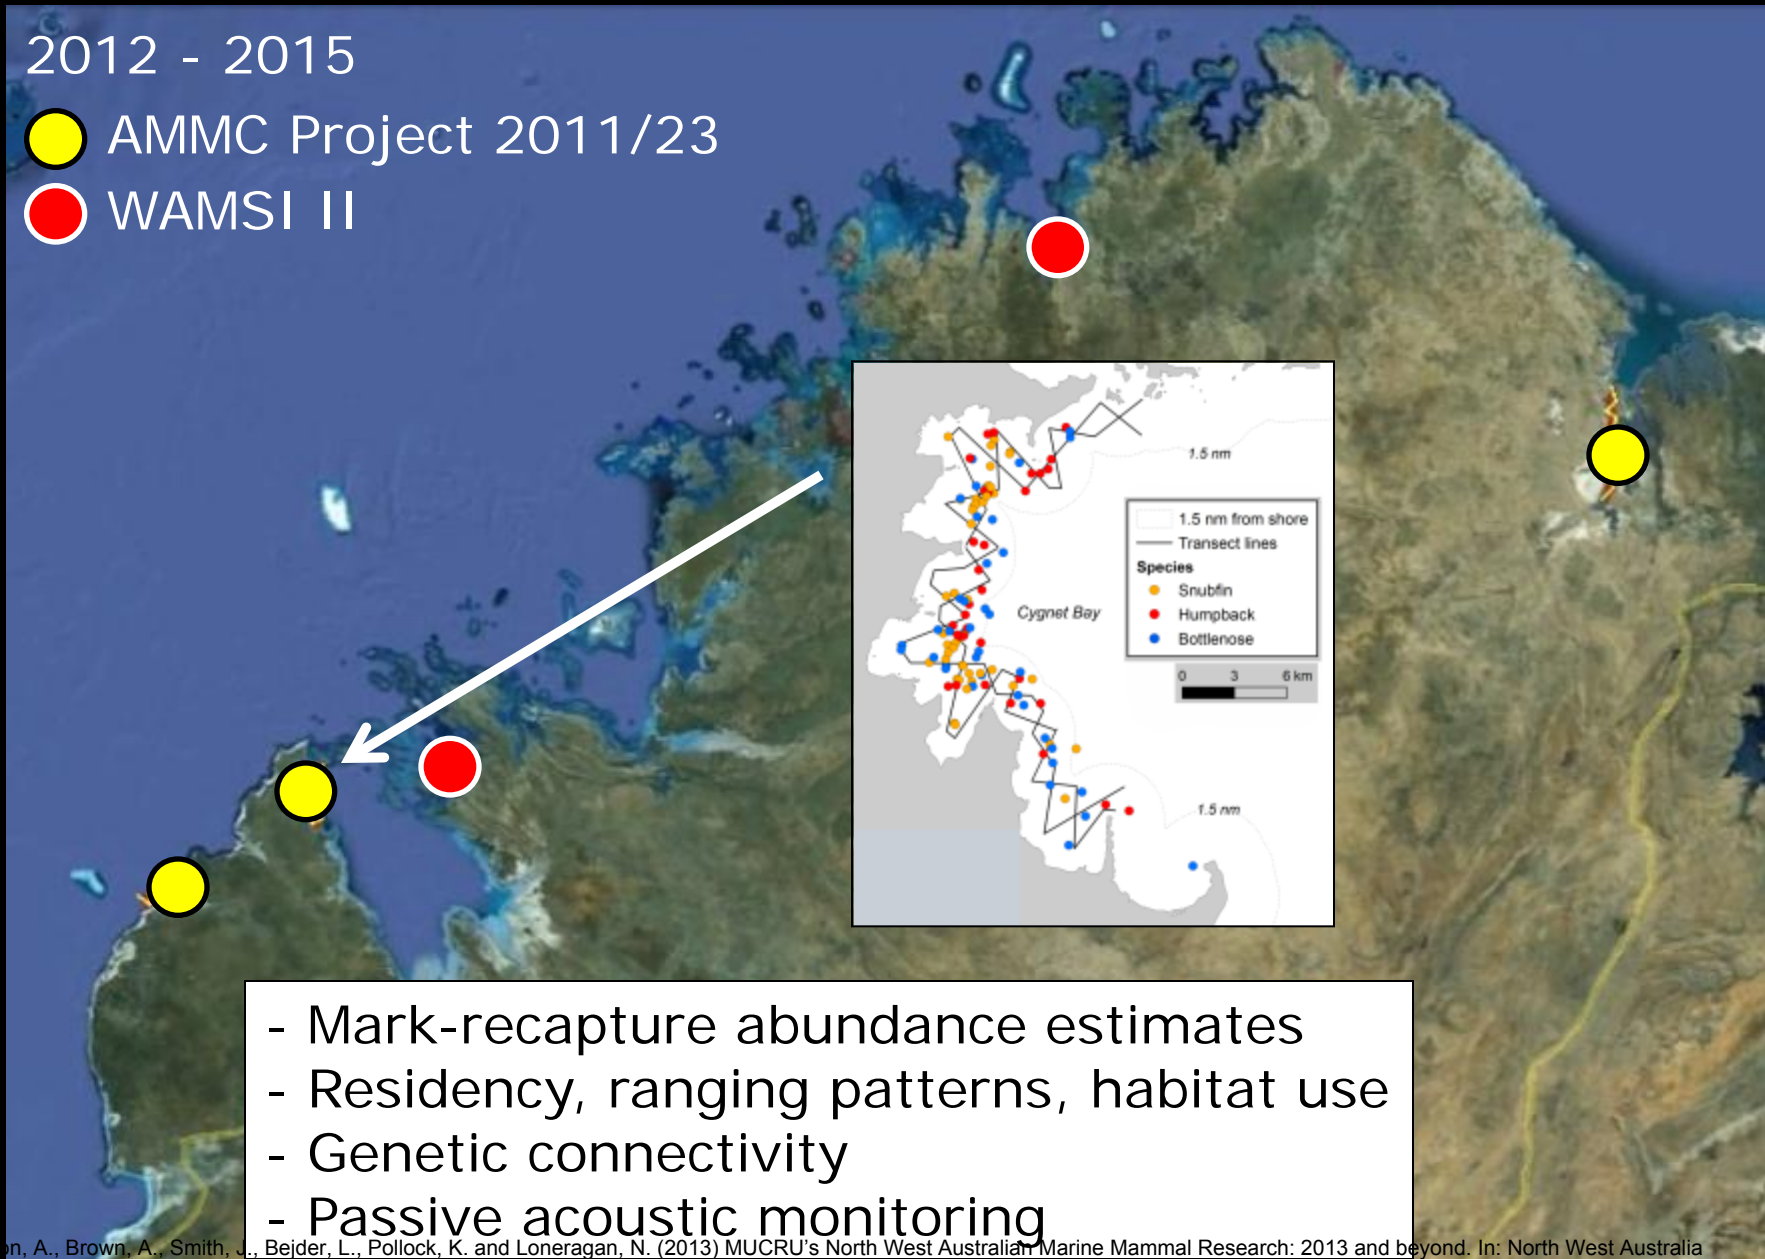

Kimberley: snubfin and humpback dolphins

2012 - 2015

● AMMC Project 2011/23

● WAMSI II

- Mark-recapture abundance estimates
- Residency, ranging patterns, habitat use
- Genetic connectivity
- Passive acoustic monitoring